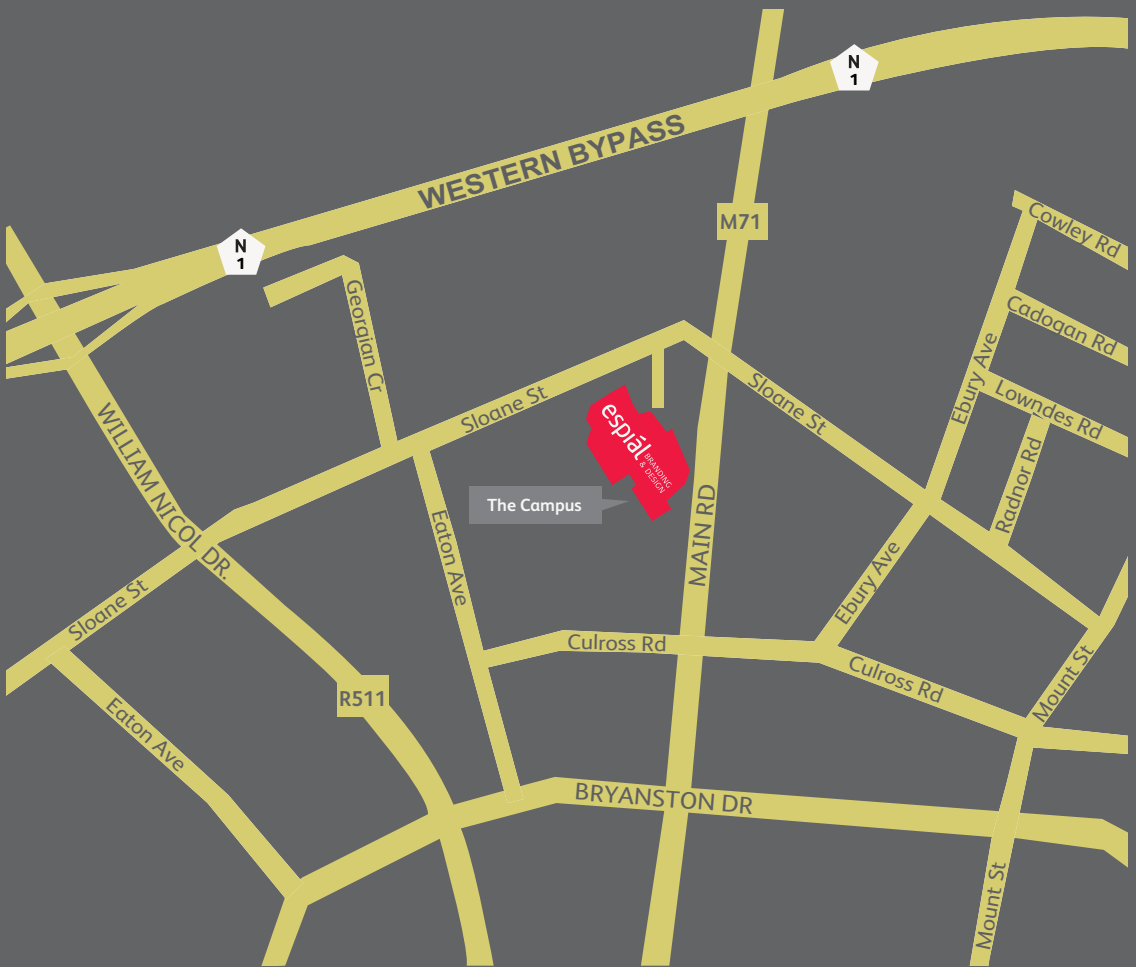

Tel +27 (0) 11 575 4398

The Campus, Suite 36, Ground Floor, Twickenham Building  
57 Sloane Street, Bryanston, 2091, Johannesburg, South Africa

[www.espiál.co.za](http://www.espiál.co.za)

## DIRECTIONS

- Take the N1 Western Bypass
- William Nicol Drive turn off to Sandton
- Left into Sloane Street
- Right at the third roundabout into the Campus
- Keep driving all around the Campus until you see the Twickenham Building on your right
- Park in front of The Gym building and the entrance will be on your left if you follow the path
- Please ask for Espiál at Reception